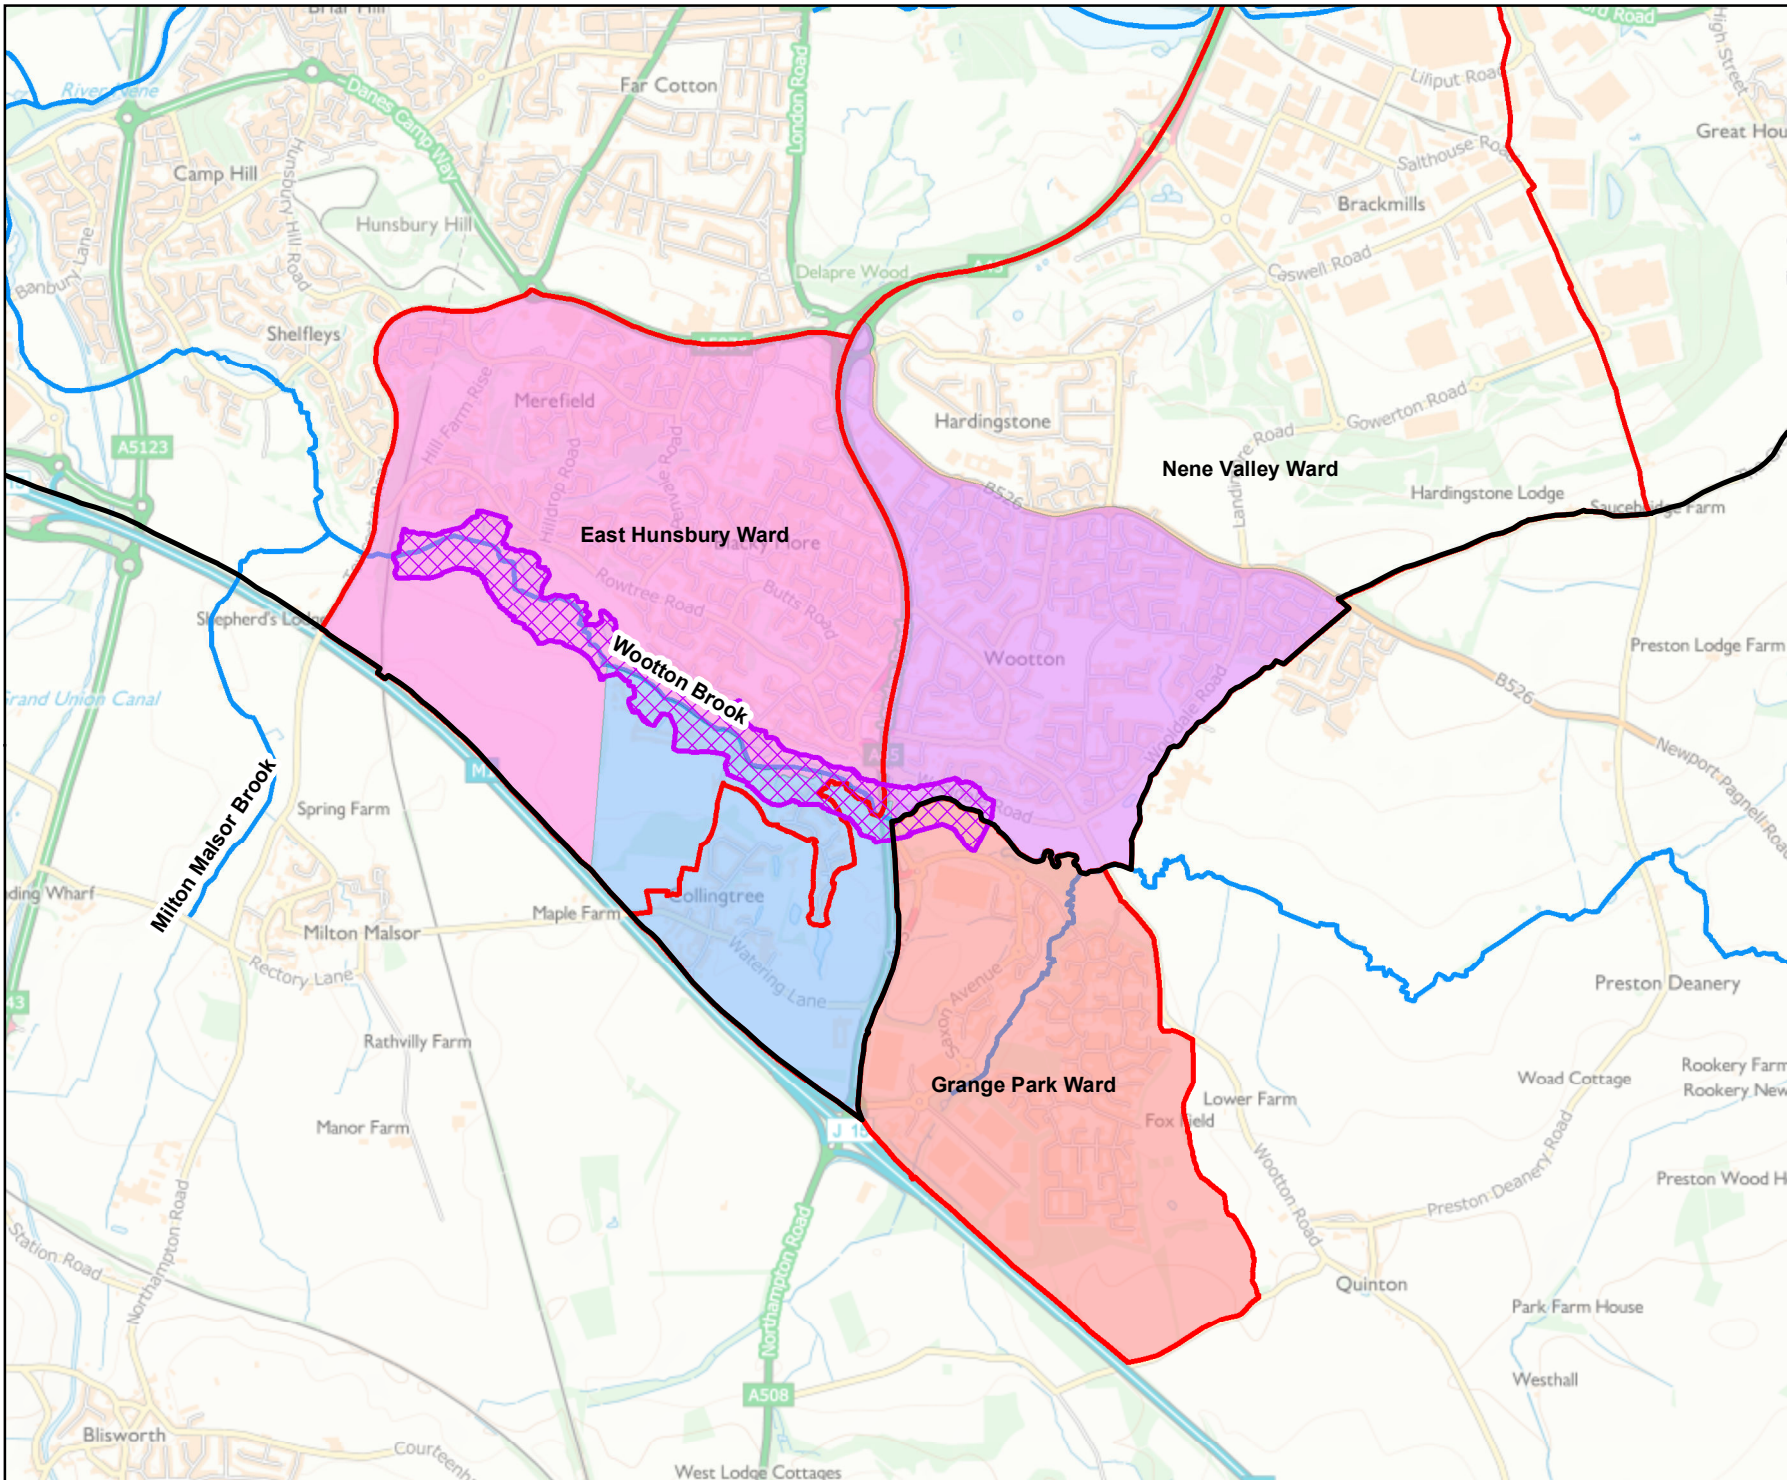

Flood Warning area for Wootton Brook

Legend

-  Main Rivers
-  Northampton Borough Council
-  Wards

Flood Warning Area:
 Areas near the Wootton Brook in the Collingtree, Merefield and Shelfleys parts of Northampton

- Parish Councils:**
-  Grange Park CP
 -  Collingtree CP
 -  Wootton CP
 -  East Hunsbury CP

Created by the Flood Resilience Team, Lincoln, February 2021