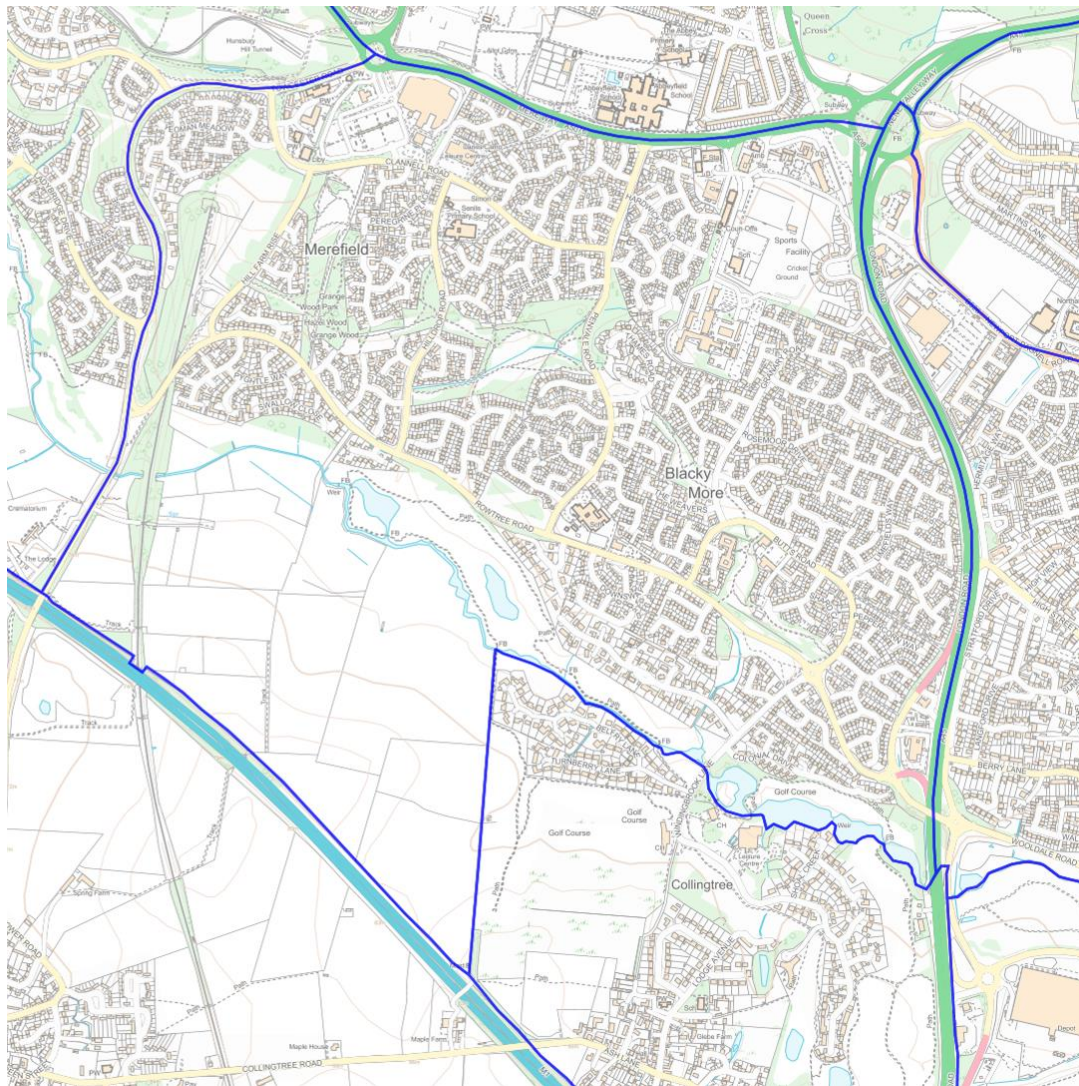

About East Hunsbury

East Hunsbury is a large residential area to the south of Northampton, made up of 4,307 properties and an electorate of 7,431.

This is expected to grow considerably over the course of the next 5 years as the Collingtree Park development is completed, with approximately 1,000 new homes being built within the East Hunsbury parish boundary.

East Hunsbury is ideally placed having good road links to via the M1 and A45, and therefore many residents travel outside of East Hunsbury for work. However, there are an increasing number of home workers, and residents who run their own businesses as well as young families and retired residents.

Parish boundary